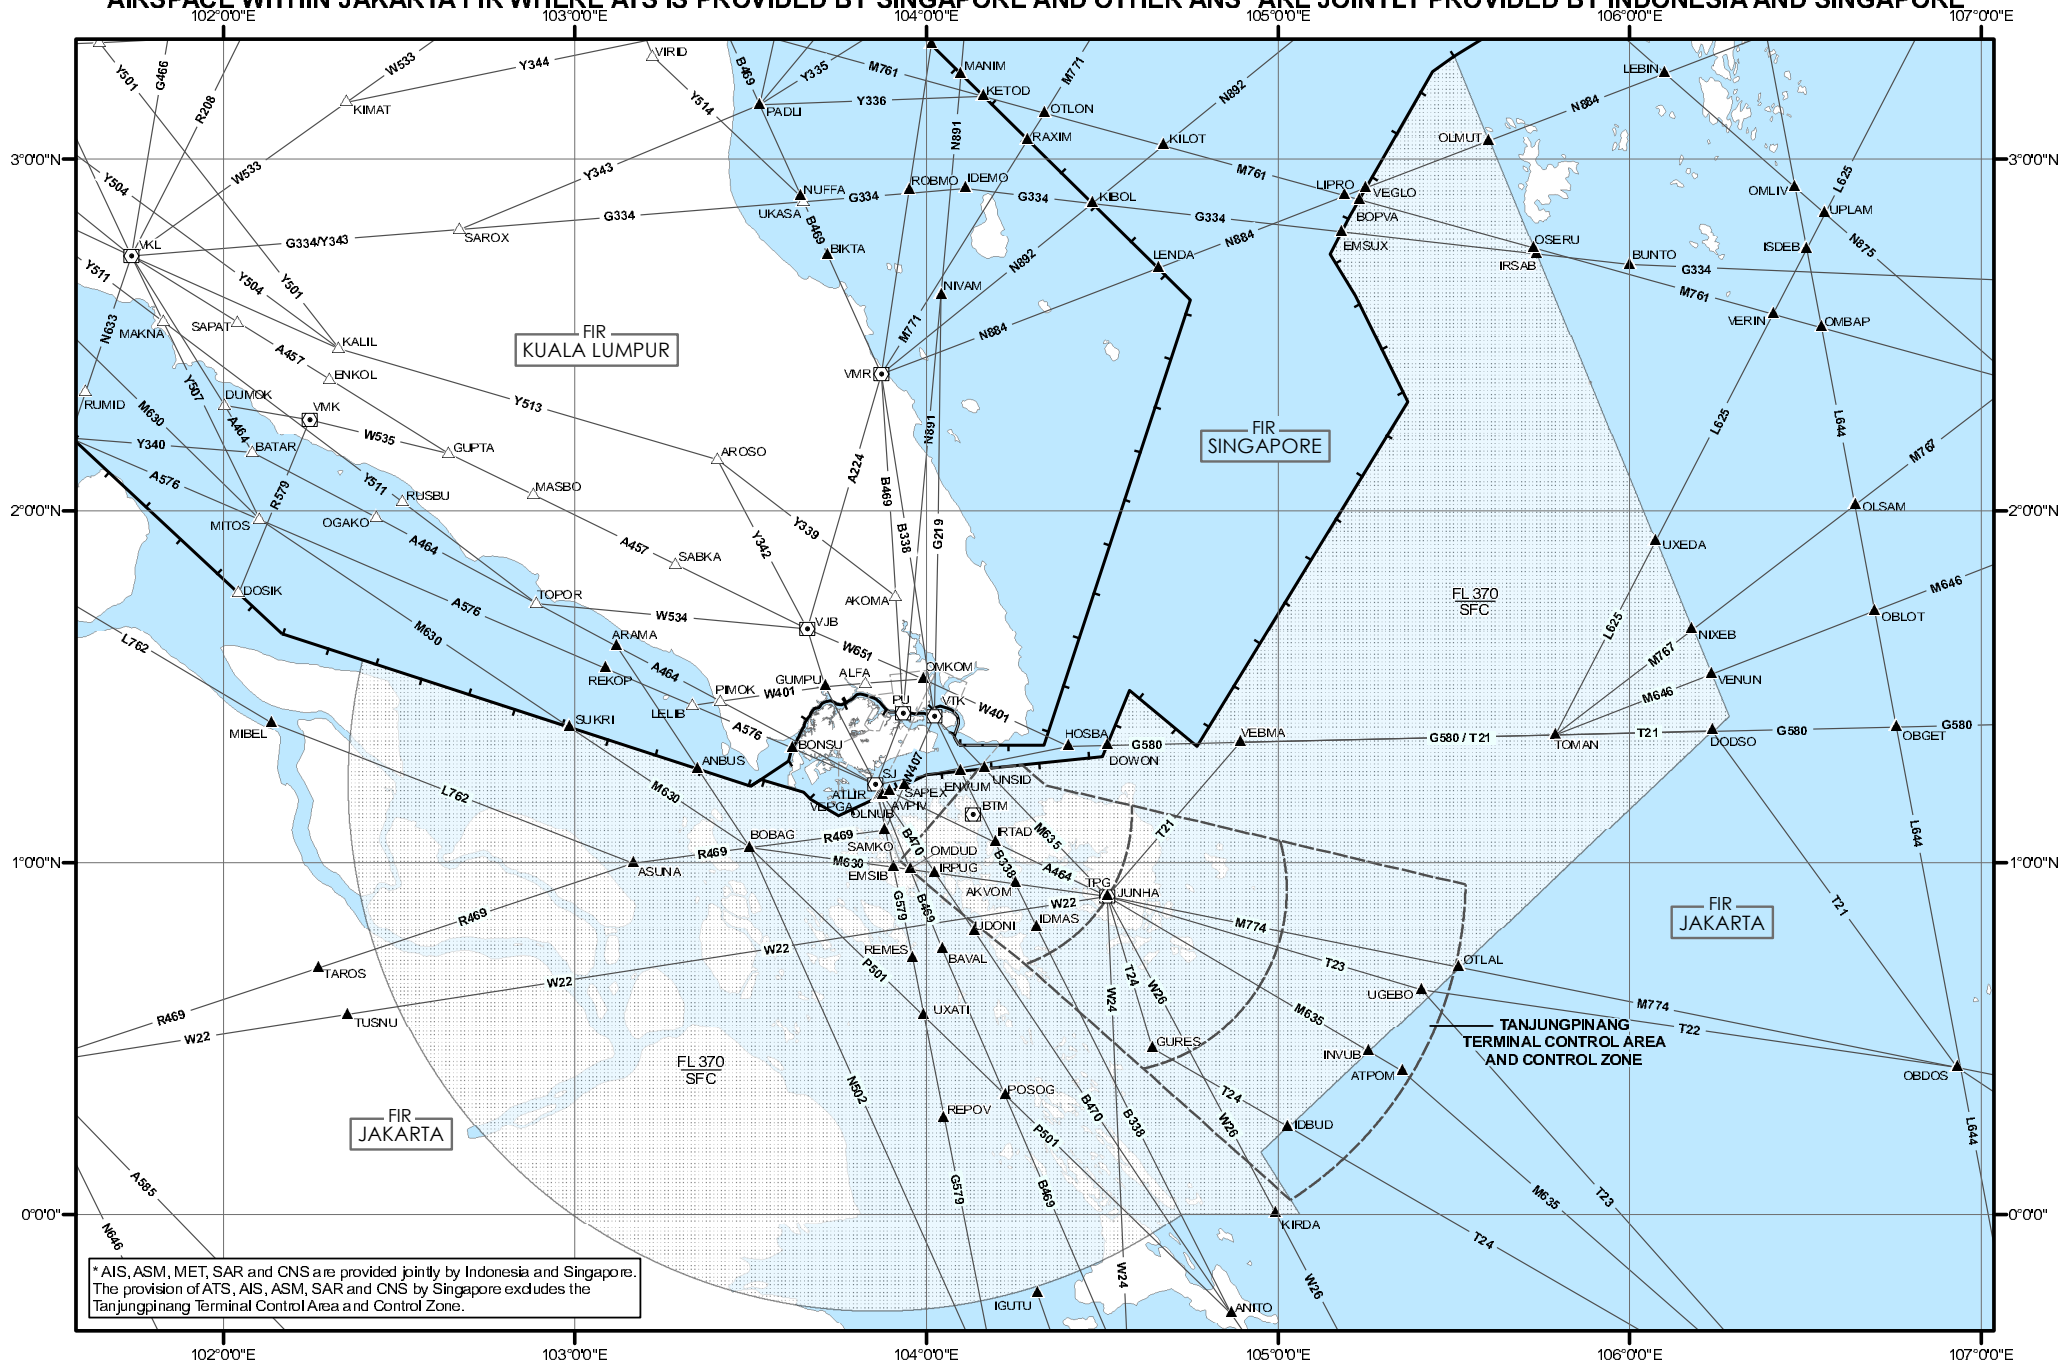

AIRSPACE WITHIN JAKARTA FIR WHERE ATS IS PROVIDED BY SINGAPORE AND OTHER ANS* ARE JOINTLY PROVIDED BY INDONESIA AND SINGAPORE

* AIS, ASM, MET, SAR and CNS are provided jointly by Indonesia and Singapore. The provision of ATS, AIS, ASM, SAR and CNS by Singapore excludes the Tanjungpinang Terminal Control Area and Control Zone.