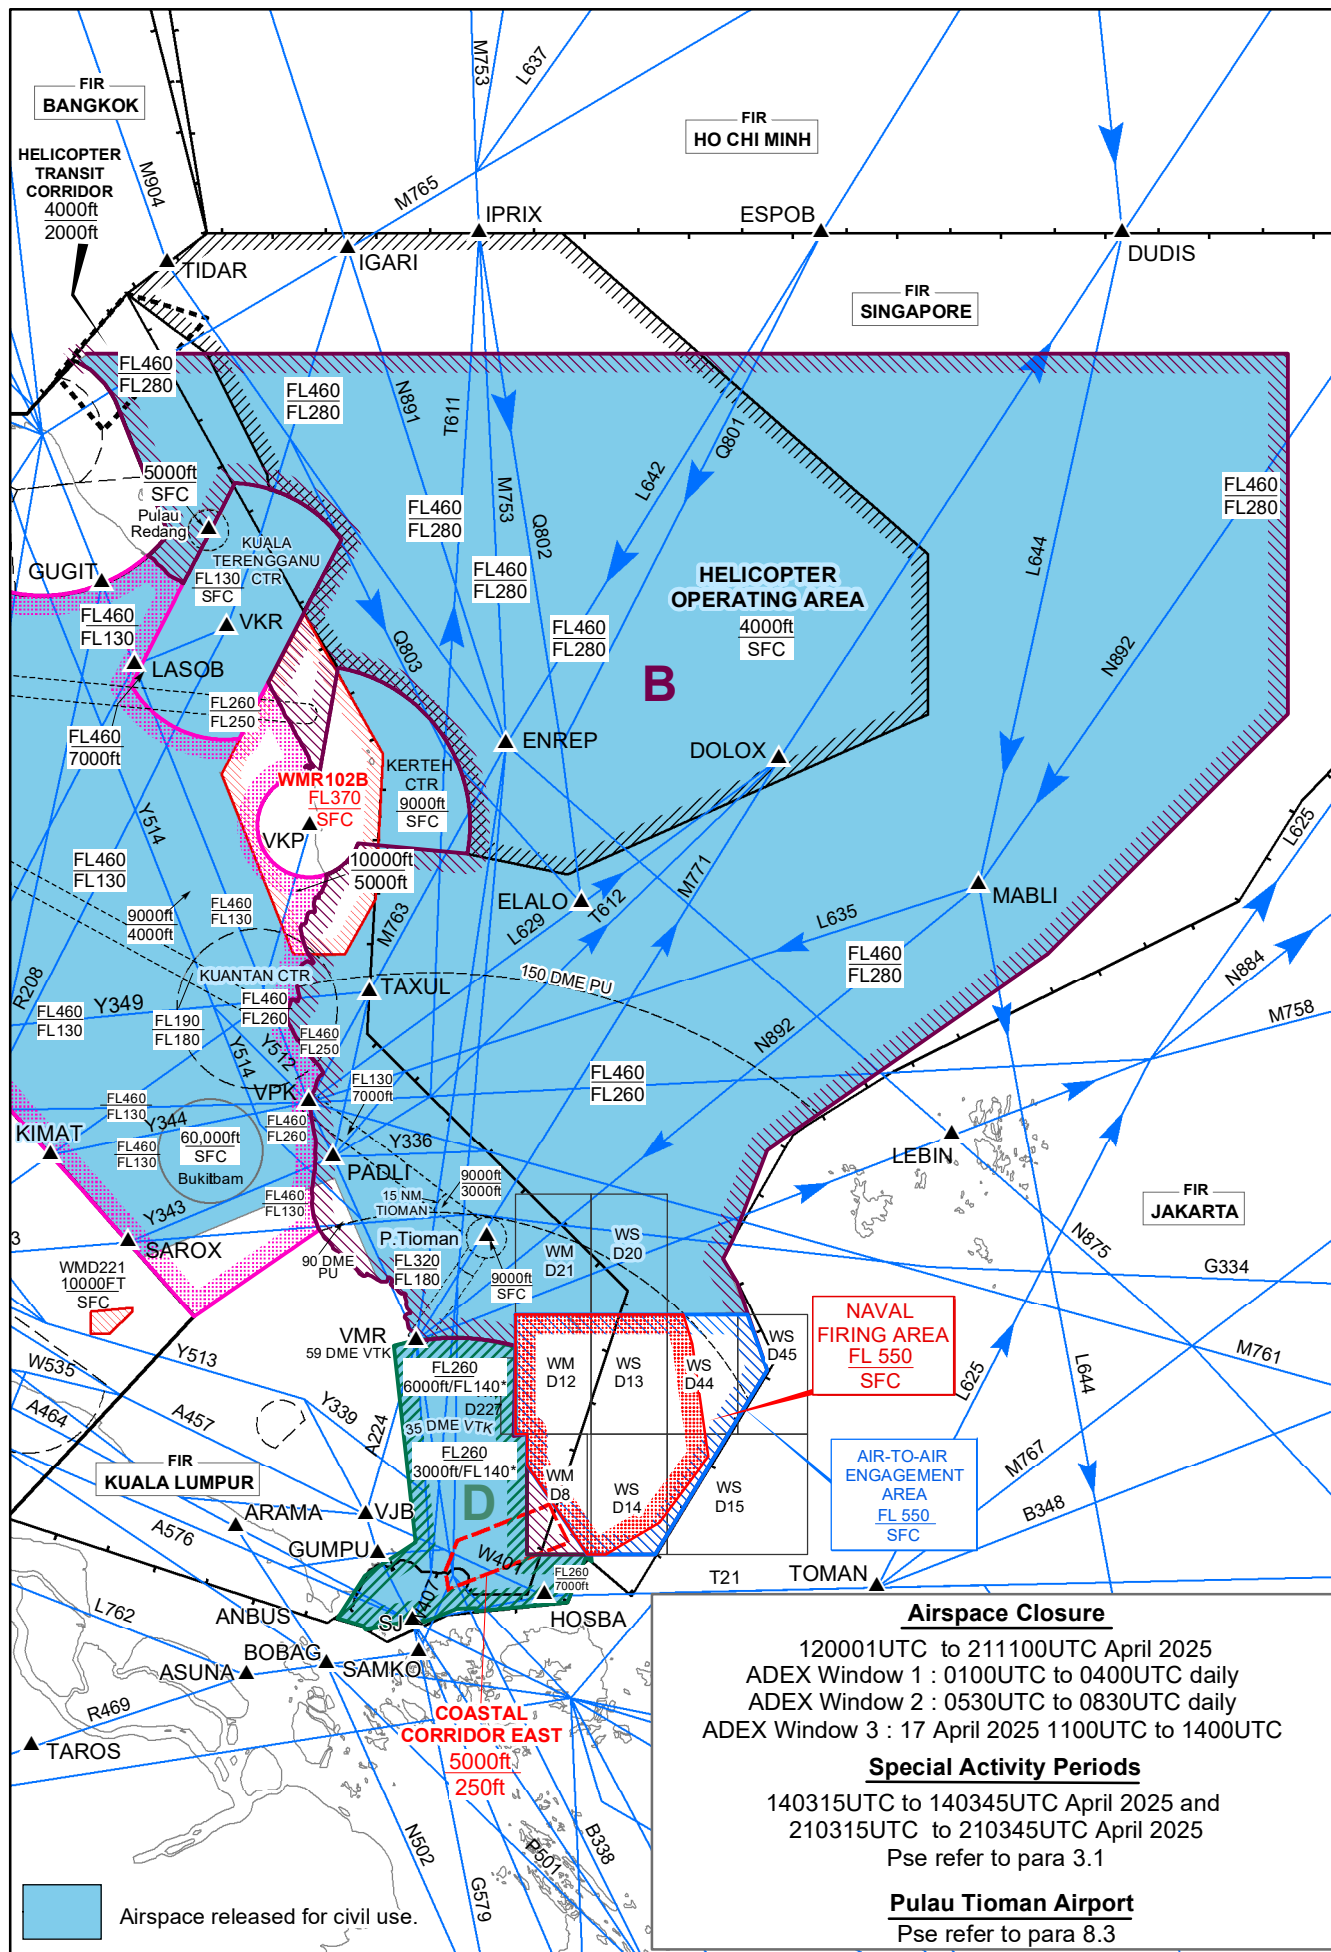

# EXERCISE BERSAMA SHIELD 2025 SINGAPORE & KUALA LUMPUR FIRs 120001UTC to 211100UTC APRIL 2025

**Airspace Closure**  
 120001UTC to 211100UTC April 2025  
 ADEX Window 1 : 0100UTC to 0400UTC daily  
 ADEX Window 2 : 0530UTC to 0830UTC daily  
 ADEX Window 3 : 17 April 2025 1100UTC to 1400UTC

**Special Activity Periods**  
 140315UTC to 140345UTC April 2025 and  
 210315UTC to 210345UTC April 2025  
 Pse refer to para 3.1

**Pulau Tioman Airport**  
 Pse refer to para 8.3