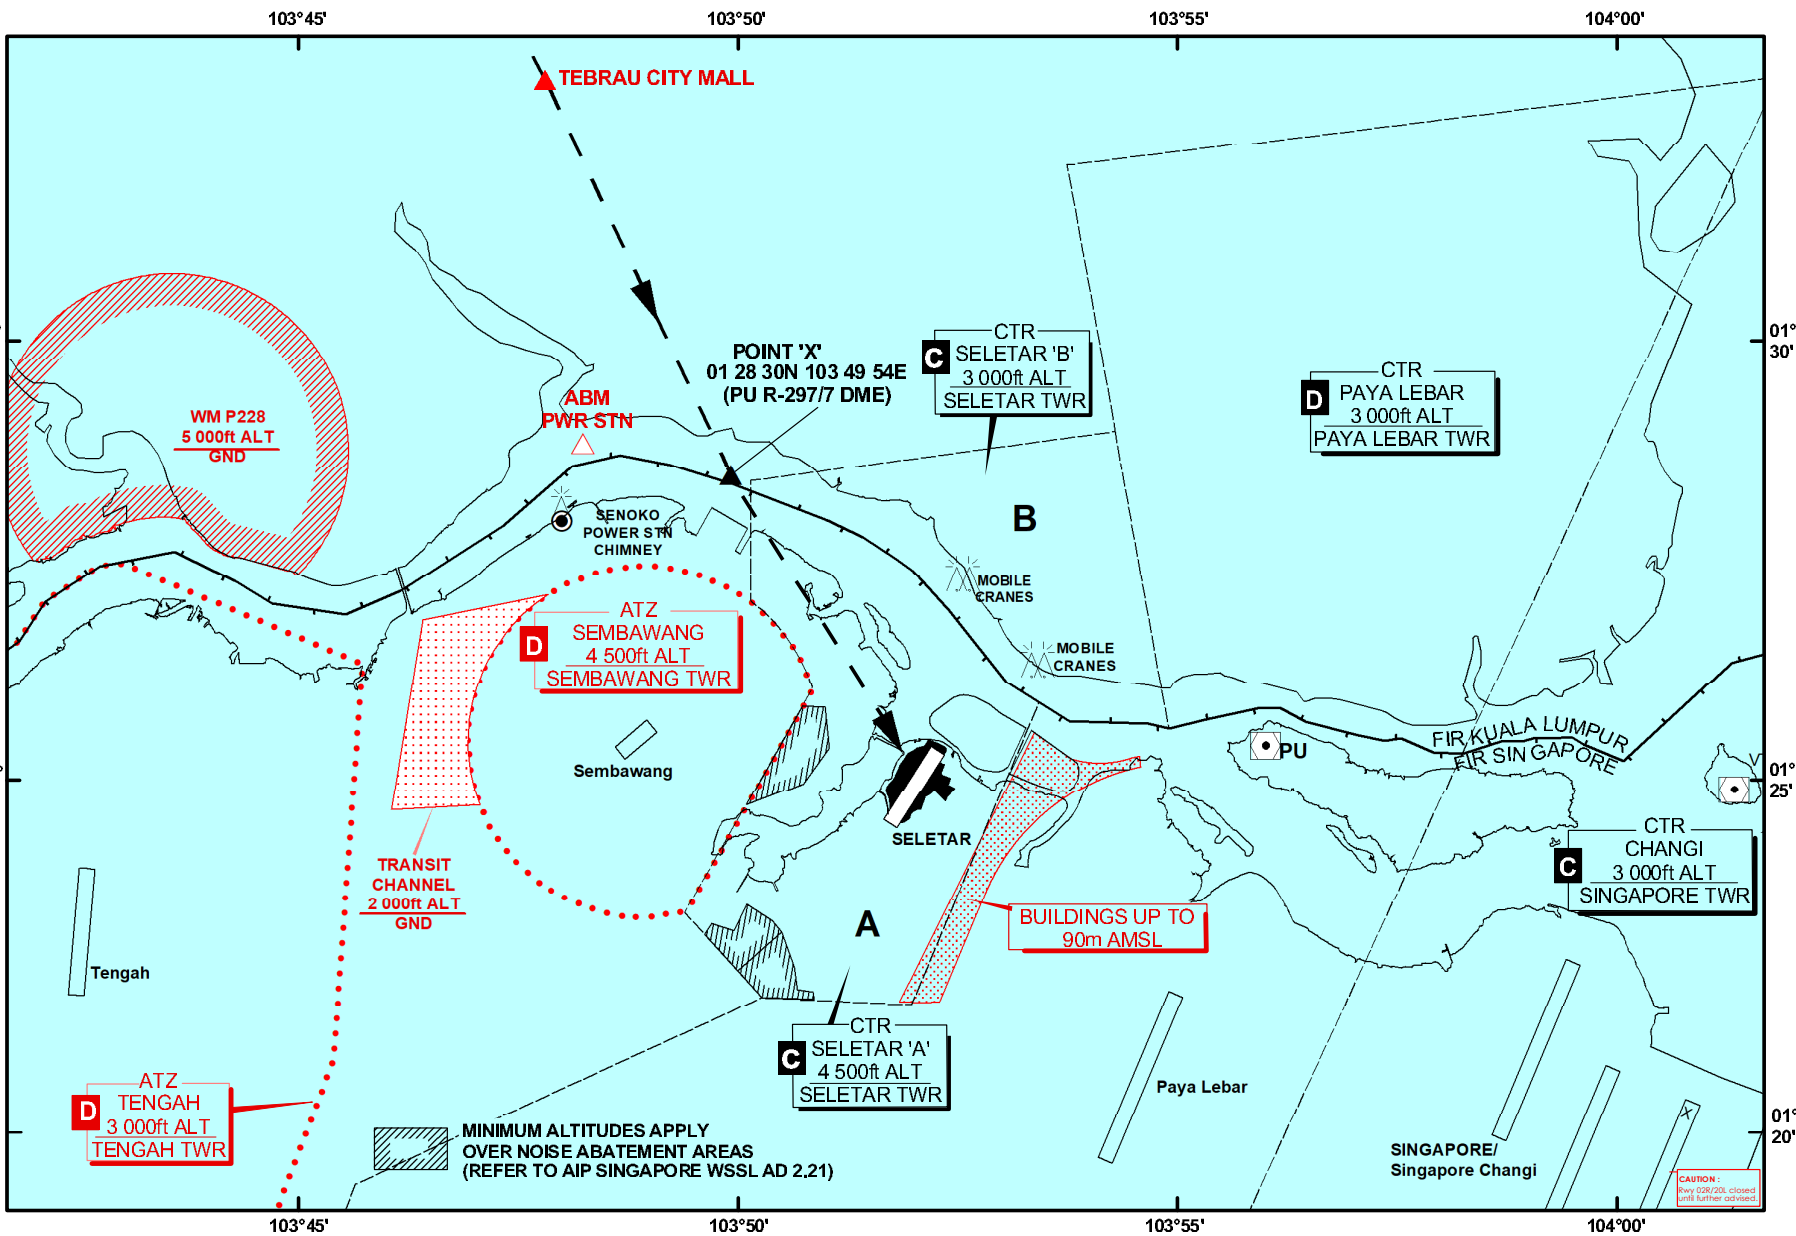

SELETAR AERODROME JOINING PROCEDURE (VFR FLIGHTS) FROM JOHOR BAHRU