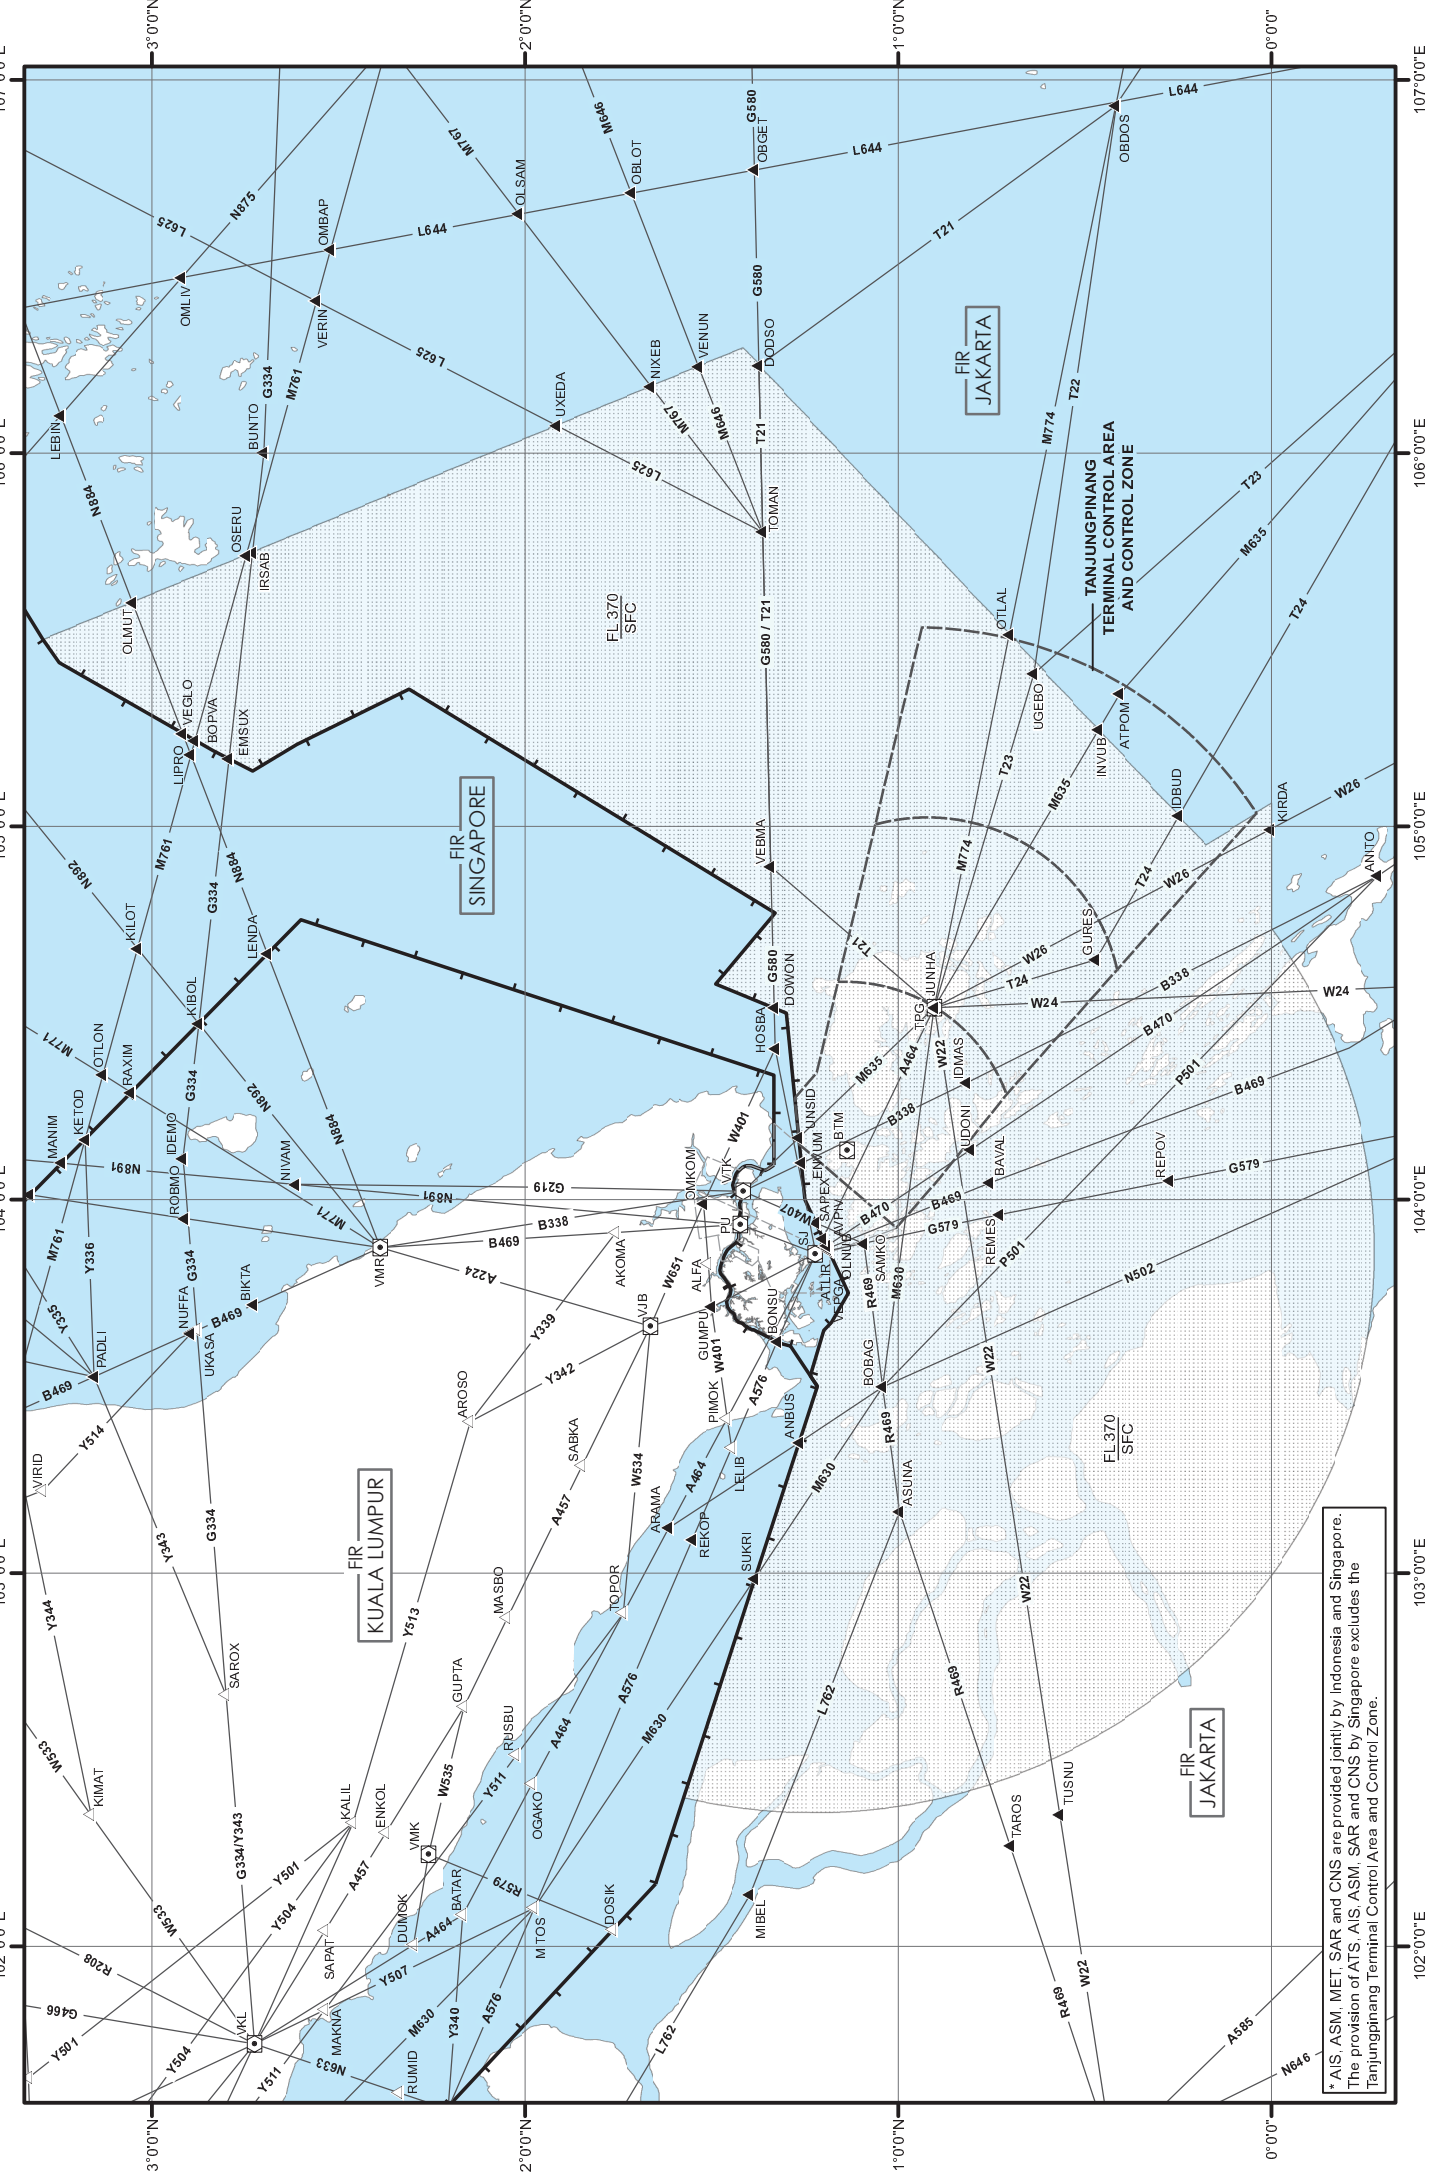

**Chart Y - AIRSPACE WITHIN JAKARTA FIR WHERE ATS IS PROVIDED BY SINGAPORE AND OTHER ANS\* ARE JOINTLY PROVIDED BY INDONESIA AND SINGAPORE**

\* AIS, ASM, MET, SAR and CNS are provided jointly by Indonesia and Singapore. The provision of ATS, AIS, ASM, SAR and CNS by Singapore excludes the Tanjungpinang Terminal Control Area and Control Zone.