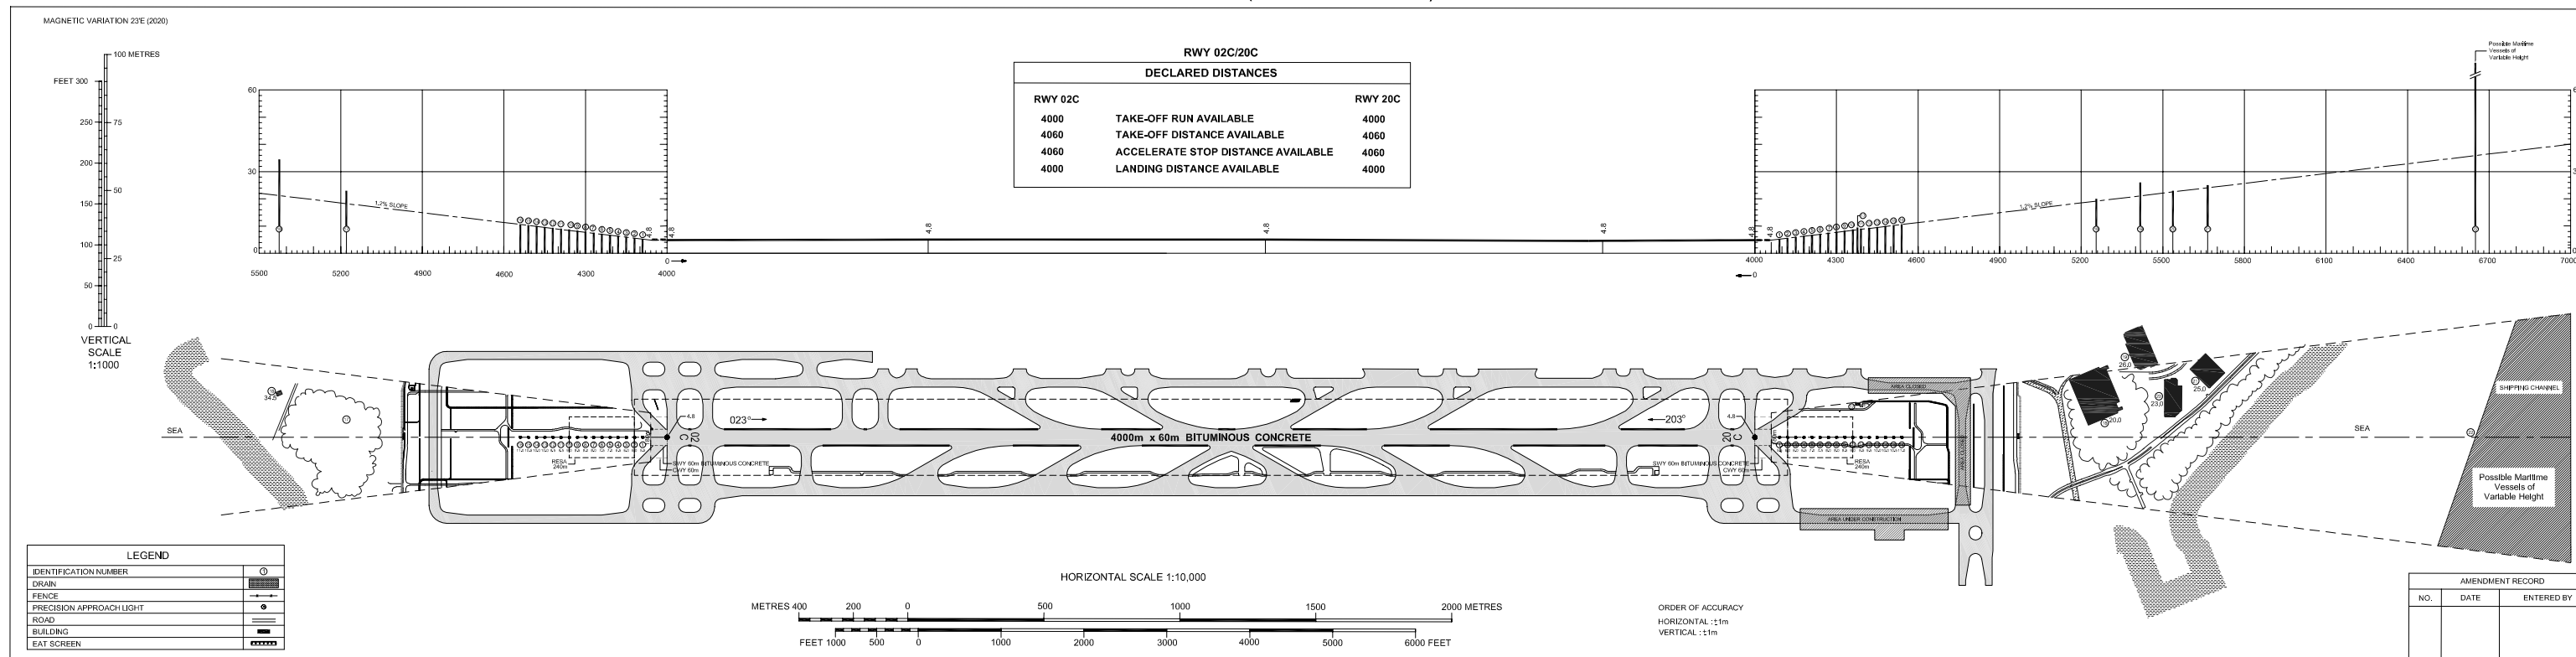

DIMENSIONS AND ELEVATIONS IN METRES

**AERODROME OBSTACLE CHART - ICAO
TYPE A (OPERATING LIMITATIONS)**

SINGAPORE/Singapore Changi

PUBLICATION DATE: 21 SEP 2023
EFFECTIVE DATE: 30 NOV 2023