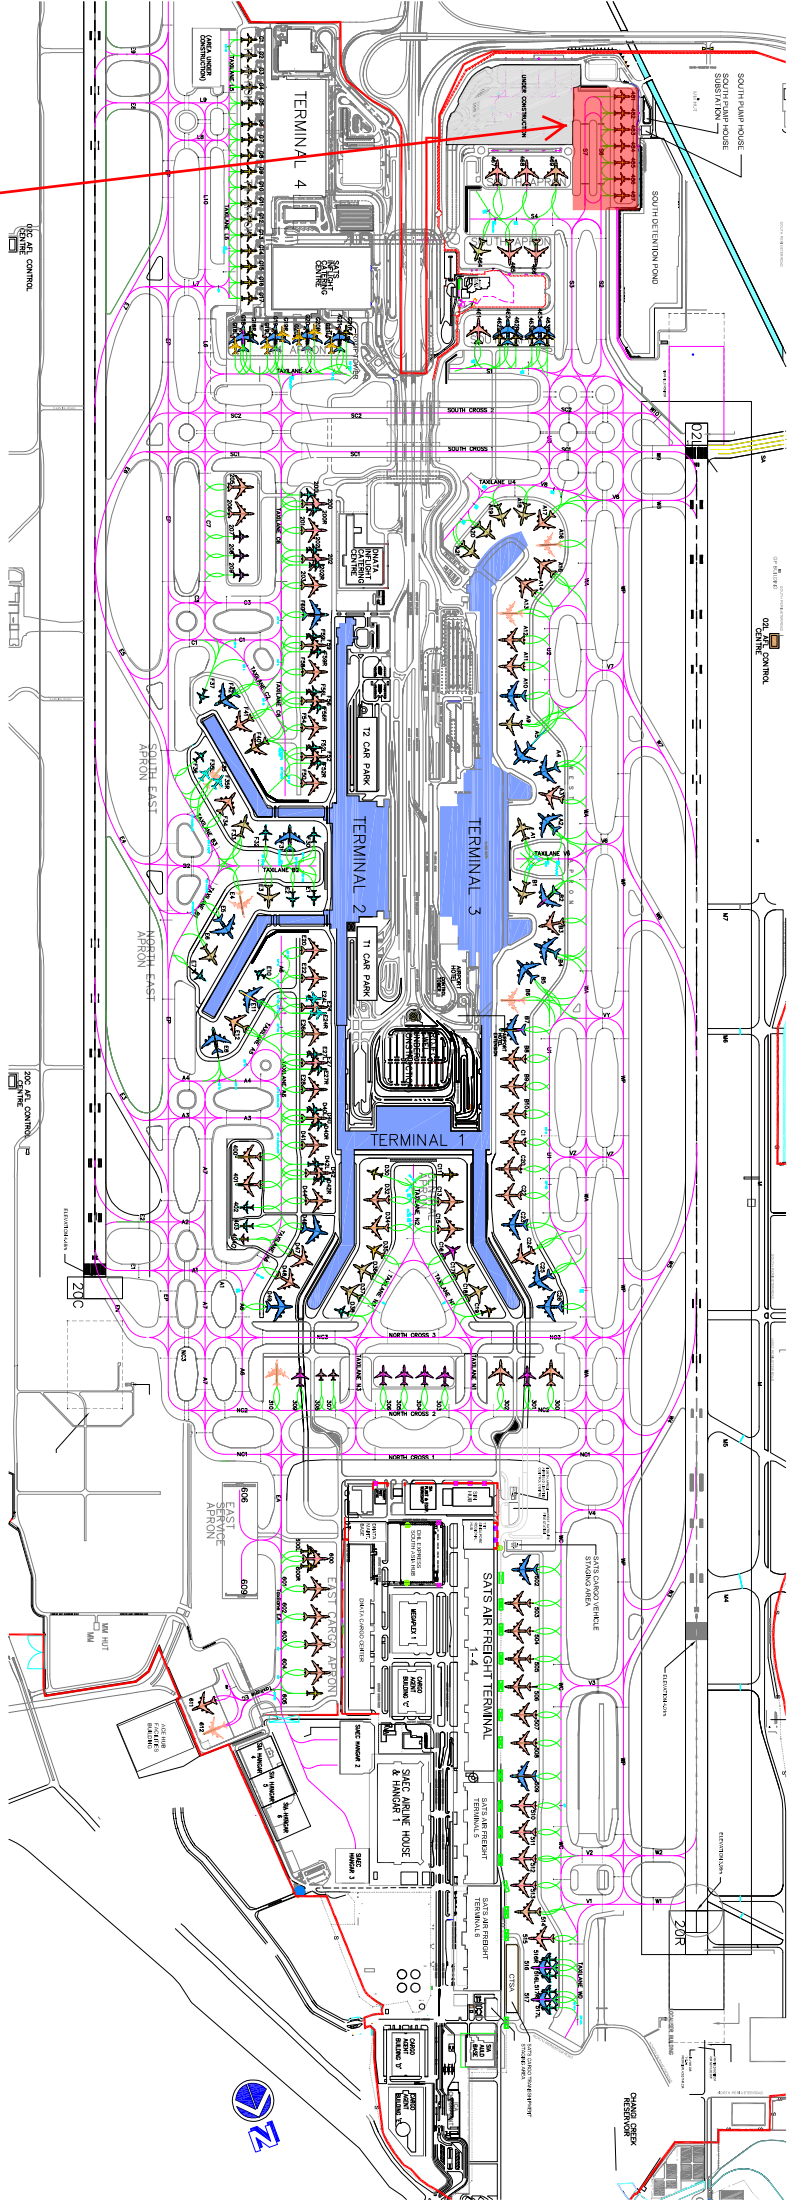

LOCATION PLAN OF NEW AIRCRAFT STANDS 481 TO 487, CODE C TAXILANE S6 AND TAXIWAY S7  
WITH EFFECT FROM 30 AUGUST 2018 0400 UTC

NEW AIRCRAFT STANDS 481 TO 487,  
CODE C TAXILANE S6 AND TAXIWAY S7