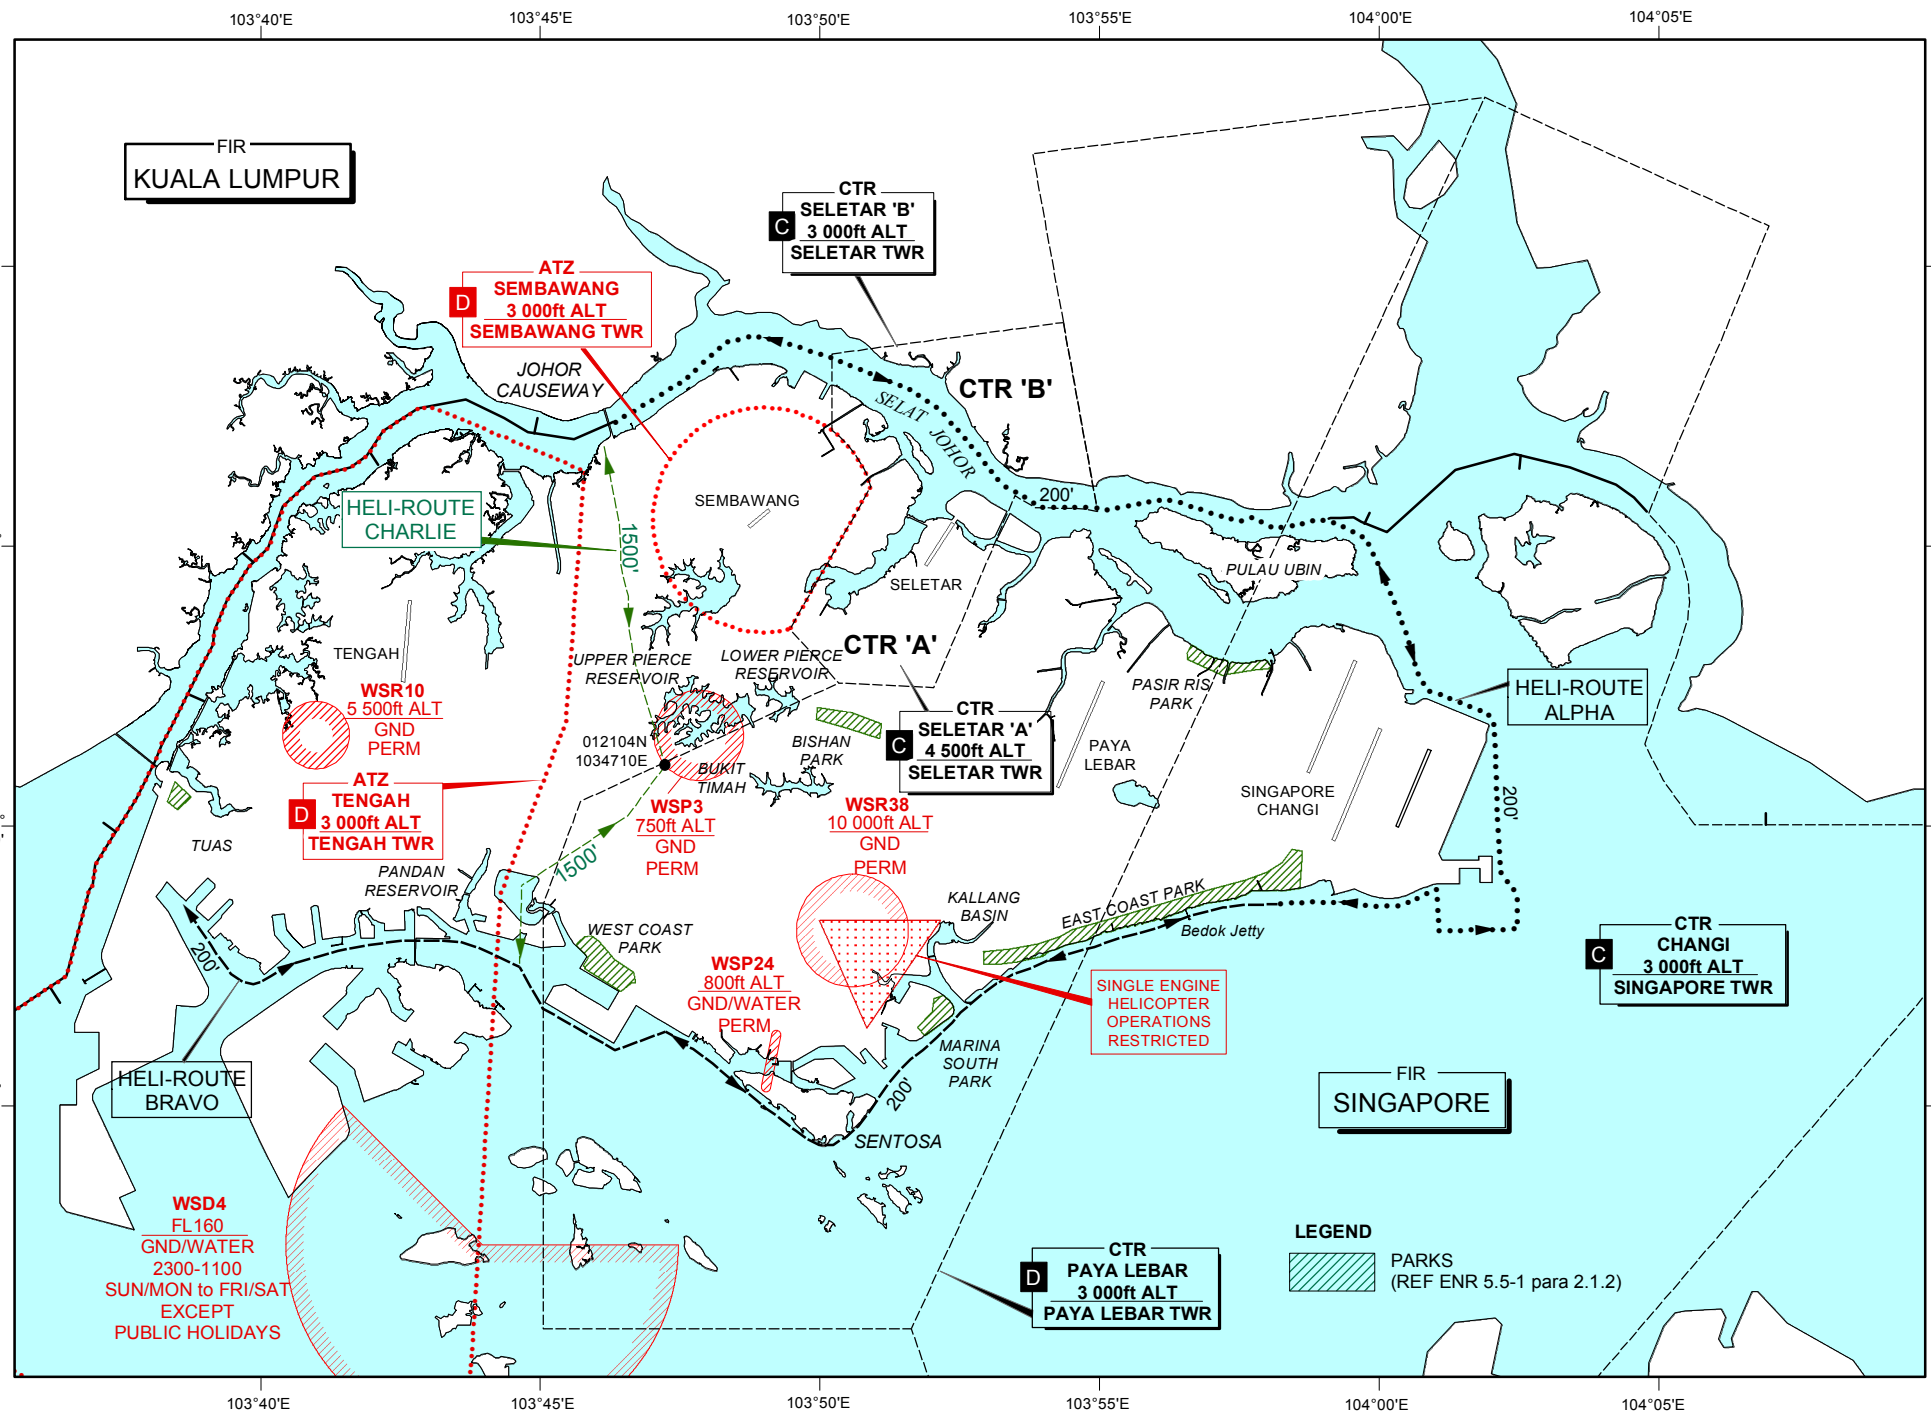

# HELICOPTER ROUTES IN VMC

© 2017 Civil Aviation Authority Singapore

CHANGES : Position of WSR10 updated.

AMDT 04/2017

**LEGEND**

PARKS (REF ENR 5.5-1 para 2.1.2)