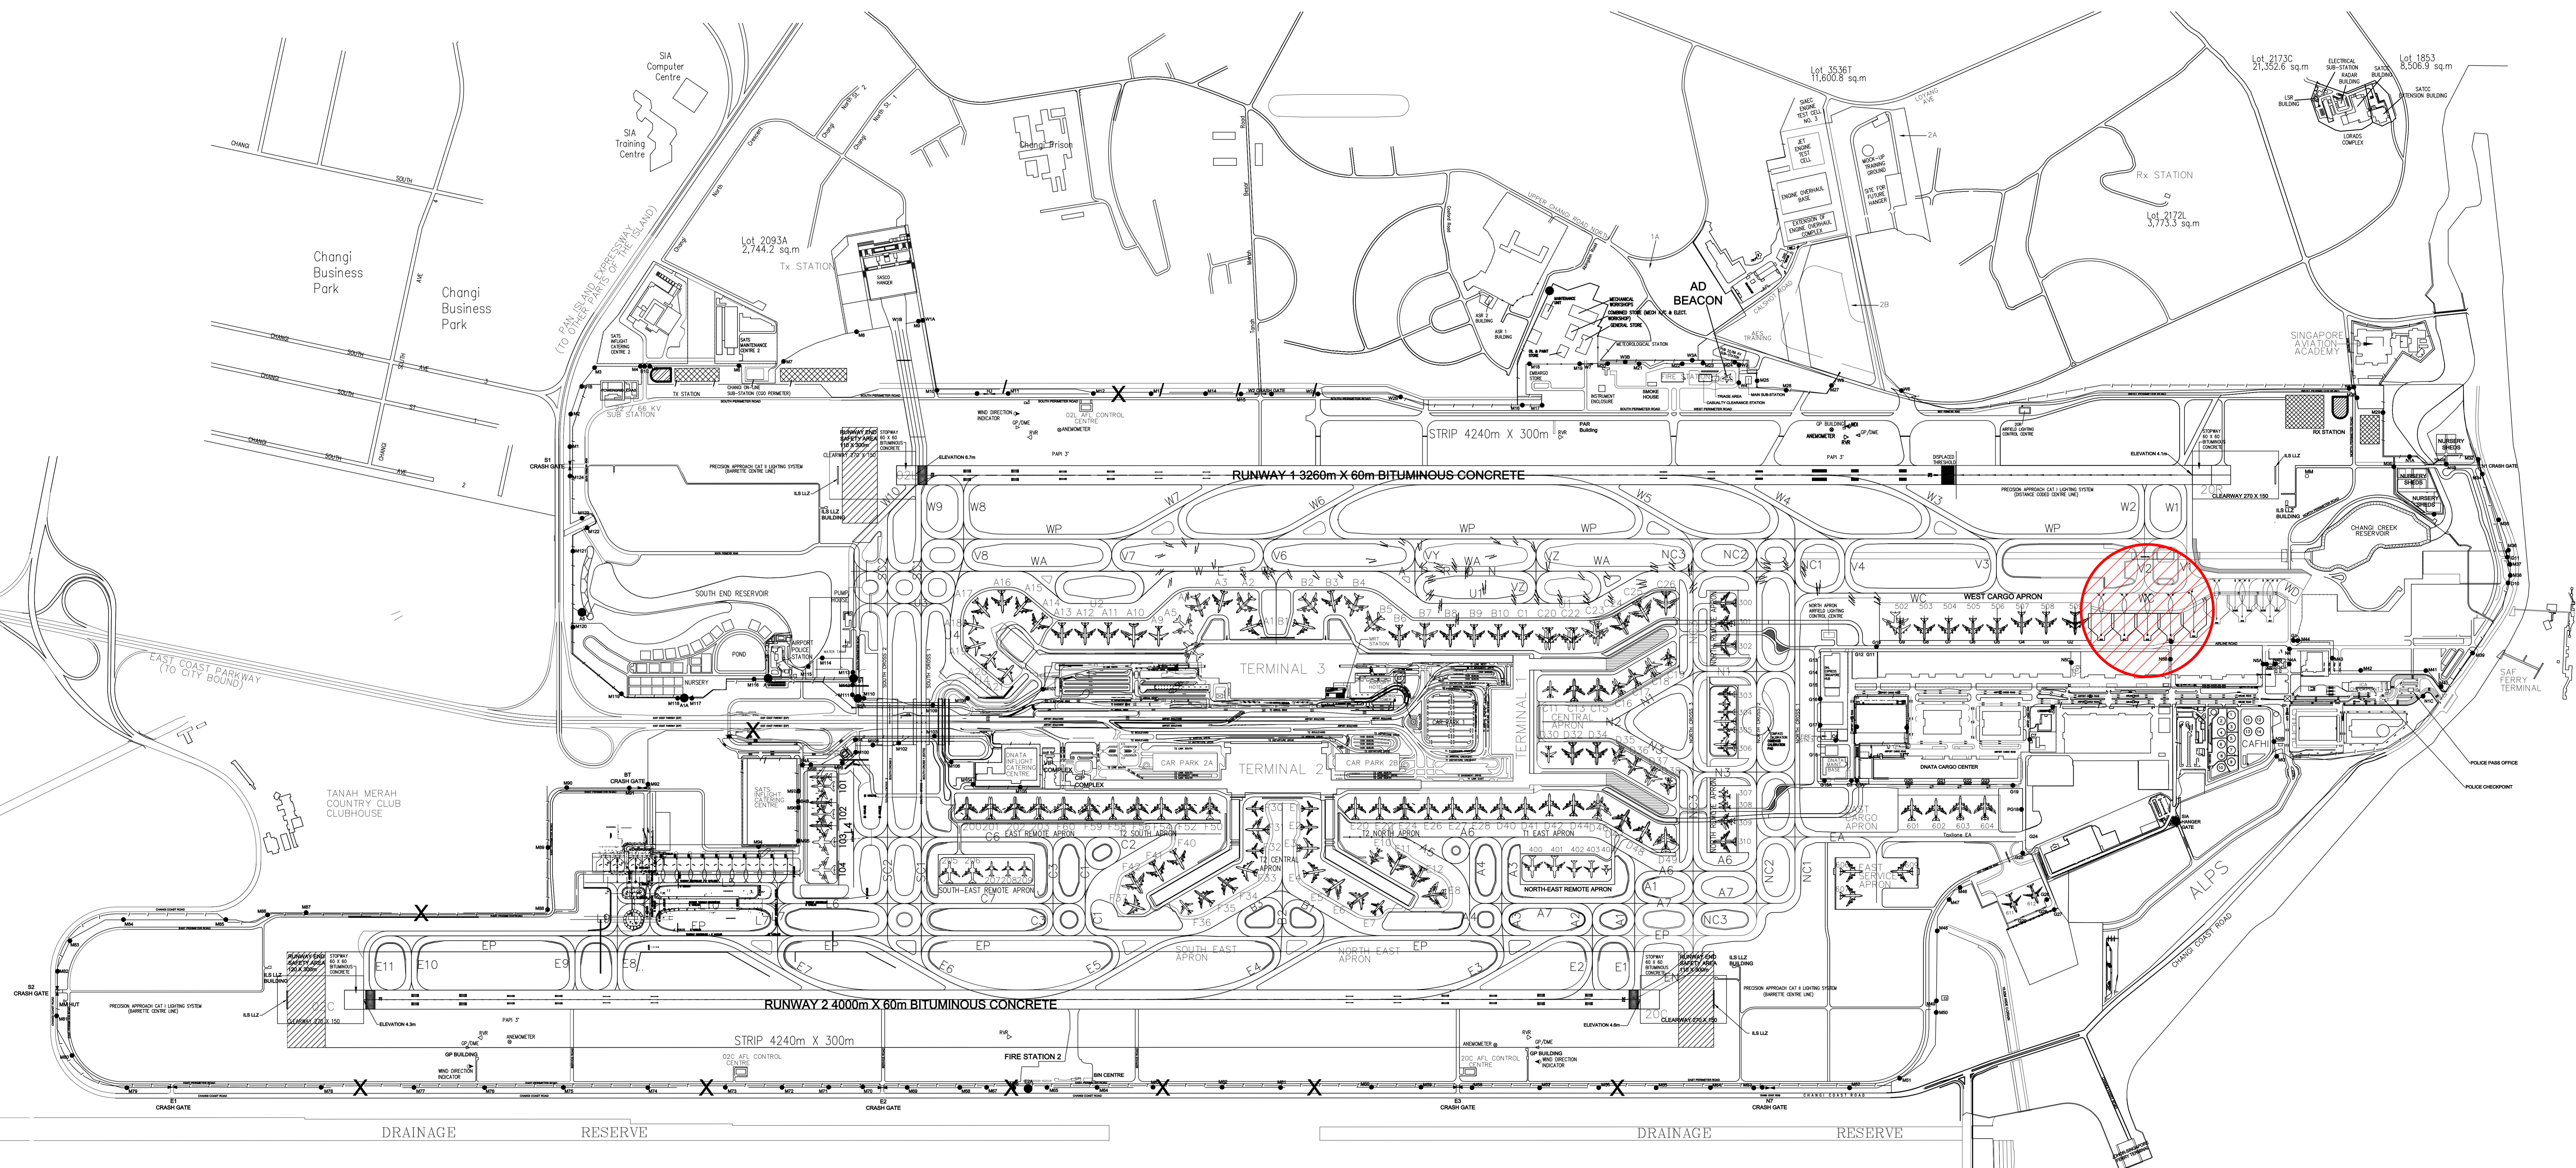

LOCATION PLAN OF NEW AIRCRAFT STANDS 510, 511, 512, 513 & 514 AT WEST CARGO AREA IN SINGAPORE CHANGI AIRPORT (WITH EFFECT FROM 28 APRIL 2016 0800 UTC)

SITE LOCATION PLAN