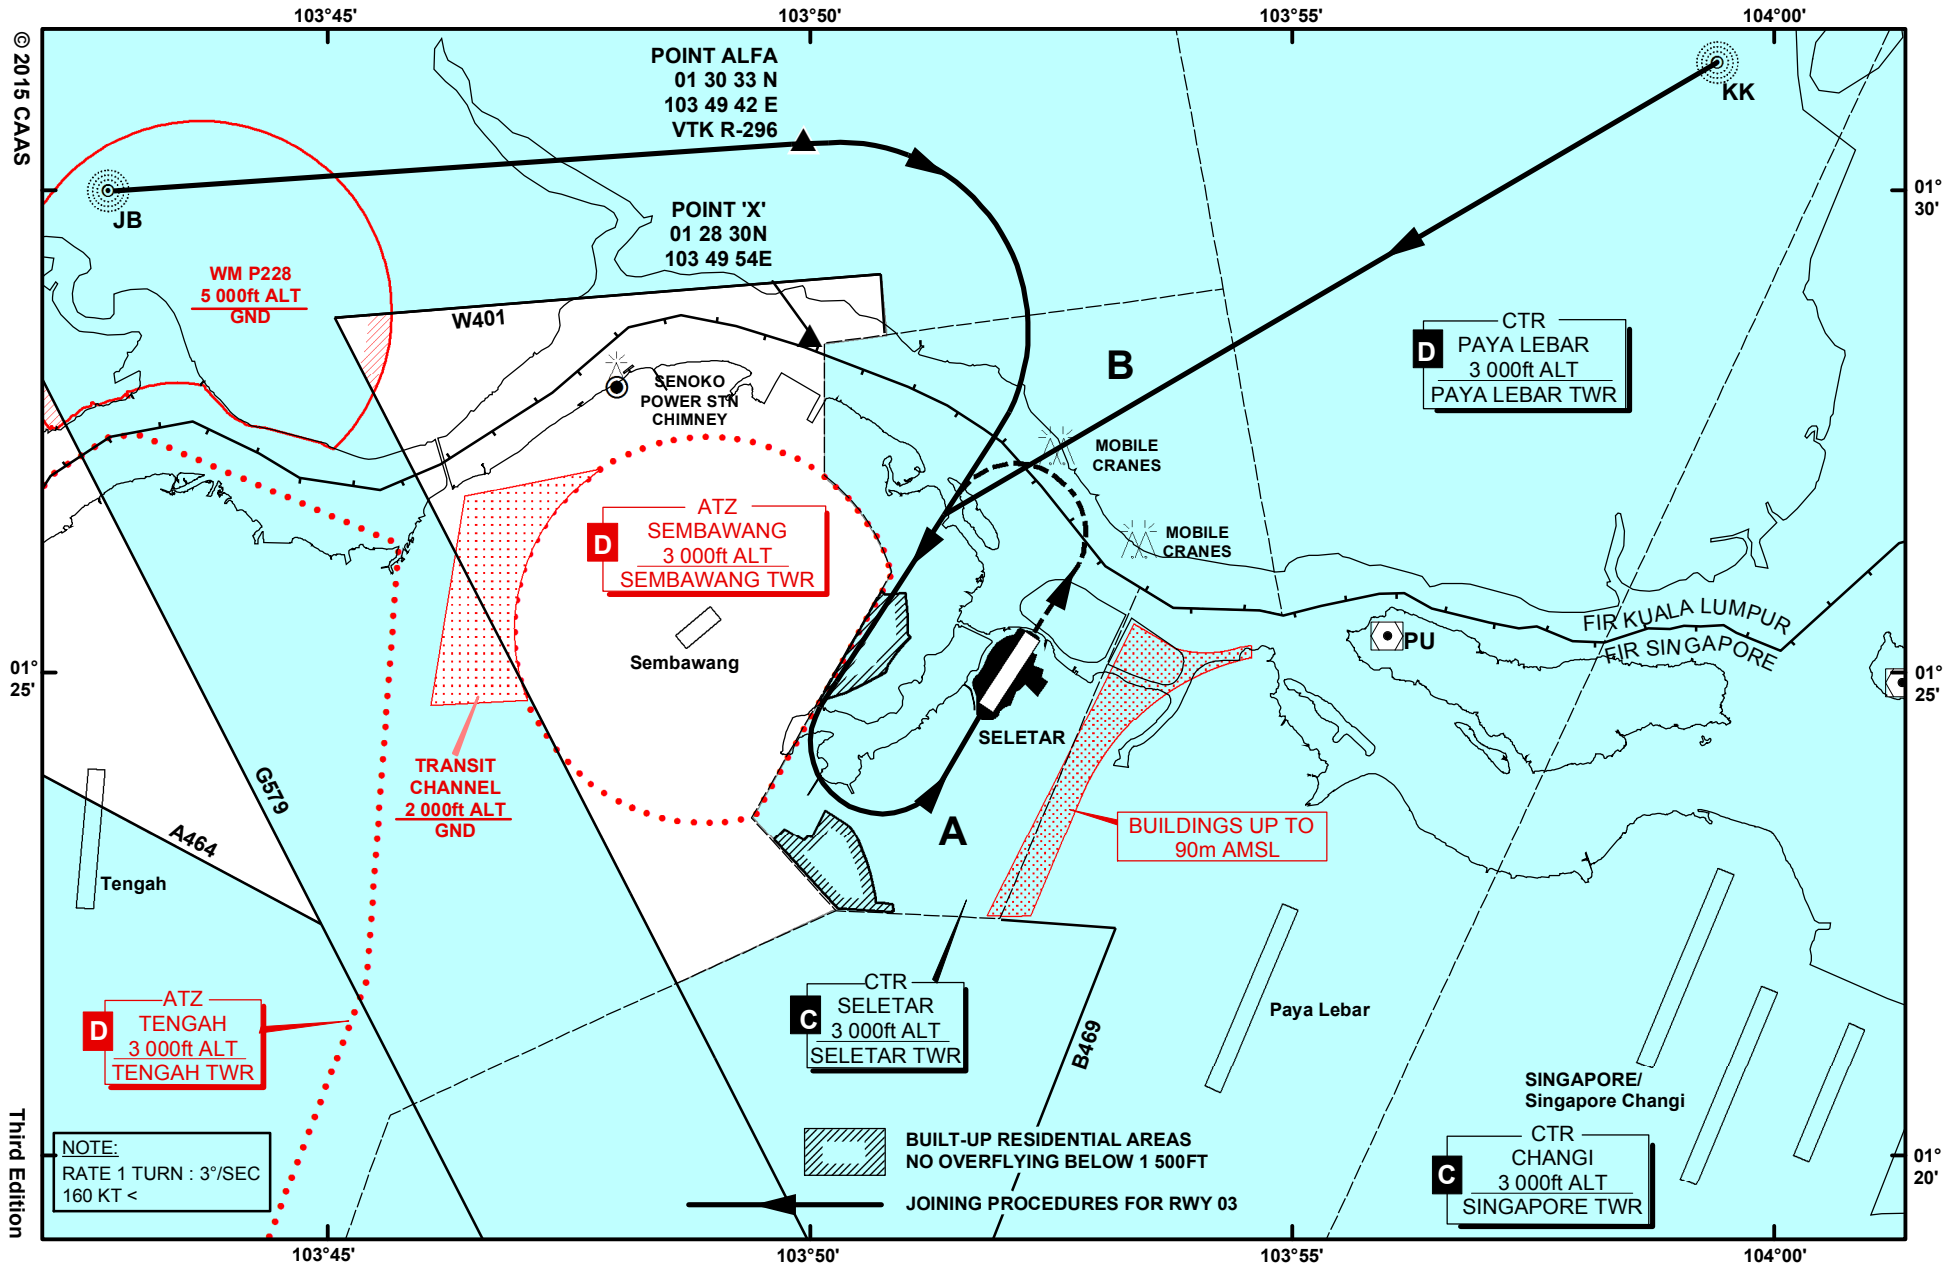

SELETAR AERODROME JOINING PROCEDURE (IFR FLIGHTS) FROM JB AND KK - RUNWAY 03

© 2015 CAAS

01° 25'

Third Edition

A I P Singapore

AD-2-WSSL-IFR-1
12 NOV 15