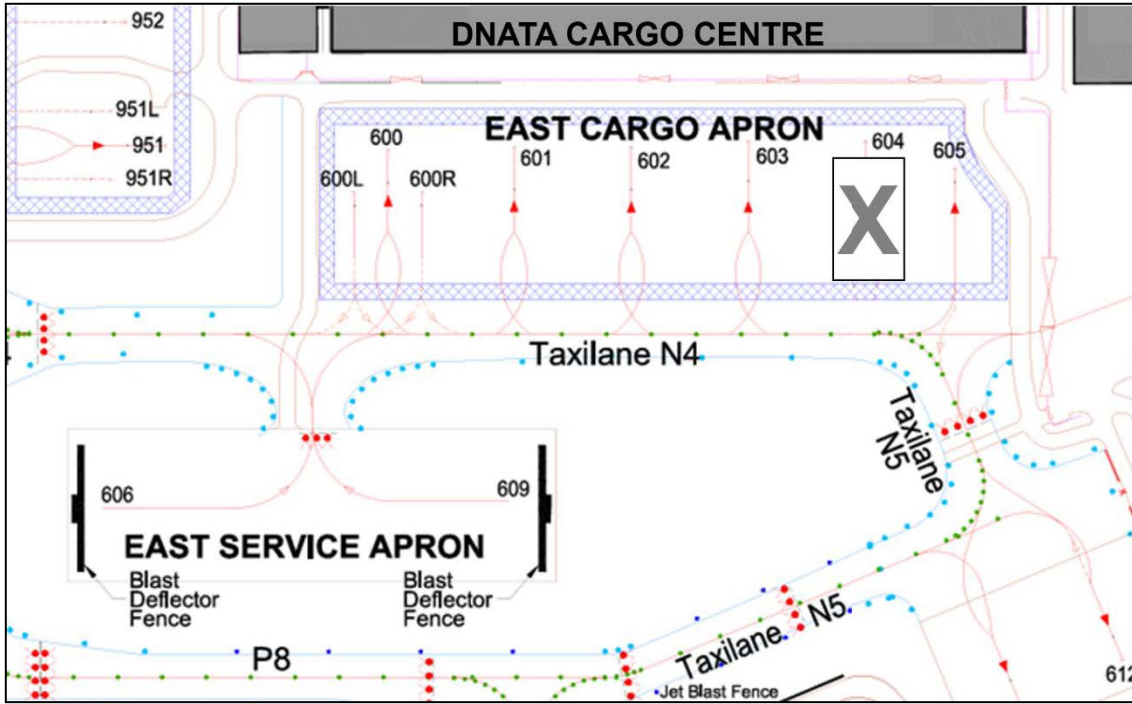

SINGAPORE CHANGI AIRPORT – CLOSURE OF AIRCRAFT STAND 604 AT EAST CARGO APRON

1 INTRODUCTION

1.1 This AIP Supplement is to inform airline operators and pilots that aircraft stand 604 at East Cargo Apron in Singapore Changi Airport will be closed from **17 April 2025, 0000UTC to 19 February 2026, 1100UTC**.

2 CLOSURE OF AIRCRAFT STAND 604

- 2.1 Closed aircraft stand will be marked with marker boards with obstruction lights placed along the Apron Boundary Line.
- 2.2 Aircraft stand lead-in lines and stand information markings on Taxiway N4 will be removed during the closure.
- 2.3 Please refer to **Annex A** for the enlarged location plan of aircraft stand 604 at East Cargo Apron.

3 CHANGES

- 3.1 This AIRAC AIP Supplement supersedes AIRAC AIP Supplement 127/2023 dated 21 SEP 2023.
- 3.2 Any change to the contents of this AIP Supplement will be notified through NOTAM.

Enlarged location plan of aircraft stand 604 - Annex A

Intentionally Left Blank

ENLARGED LOCATION PLAN OF AIRCRAFT STAND 604 AT EAST CARGO APRON, SINGAPORE CHANGI AIRPORT

Legend

 Aircraft Stand closed

Publication date: 06 Mar 2025
Effective date: 17 Apr 2025

Intentionally Left Blank