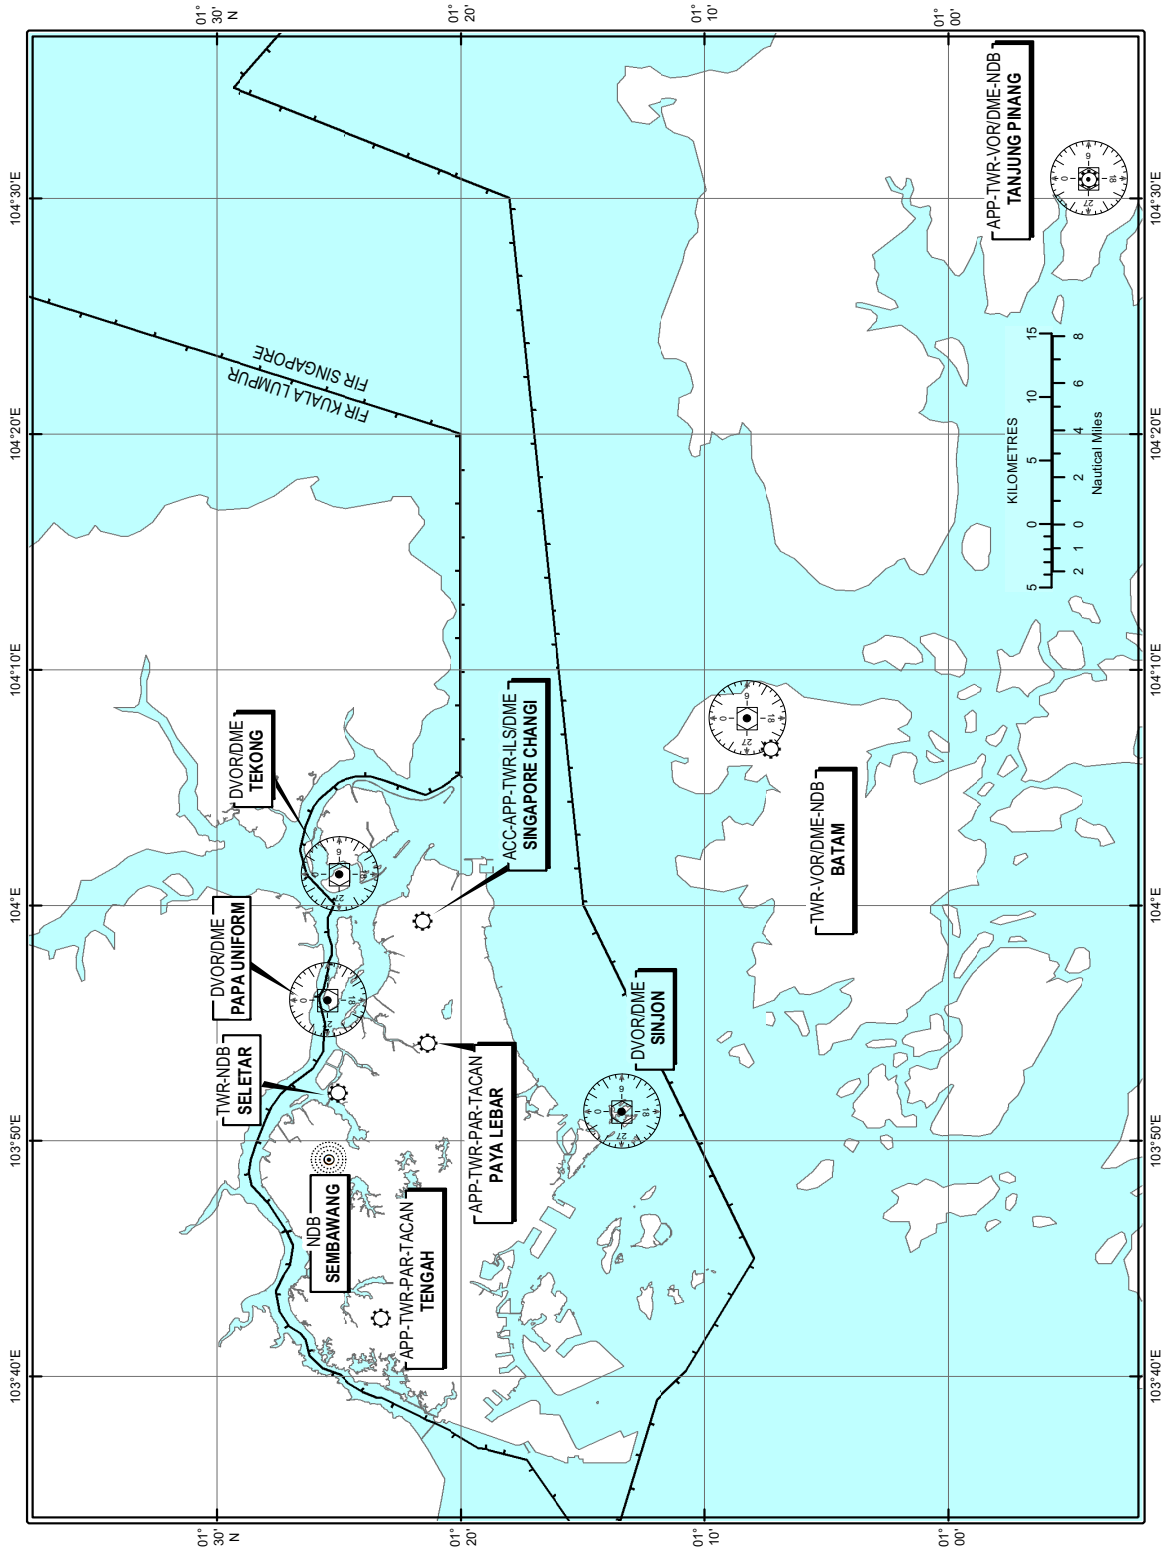

GEN 2.5 LIST OF RADIO NAVIGATION AIDS

ID	Station Name	Aid	Purpose
AG	SEMBAWANG	NDB	AE
BP	BATU PAHAT (Malaysian facility)	NDB	E
BTM	BATAM/HANG NADIM (Indonesian facility)	VOR/DME	A
ICC	SINGAPORE CHANGI	ILS/LLZ/DME	A
ICE	SINGAPORE CHANGI	ILS/LLZ/DME	A
ICH	SINGAPORE CHANGI	ILS/LLZ/DME	A
ICW	SINGAPORE CHANGI	ILS/LLZ/DME	A
PU	PAPA UNIFORM	DVOR/DME	AE
SJ	SINJON	DVOR/DME	E
TPG	TANJUNGPINANG/ RAJA HAJI FISABILILAH (Indonesian facility)	VOR/DME	A
VJB	JOHOR BAHRU (Malaysian Facility)	DVOR/DME	E
VMR	MERSING (Malaysian Facility)	DVOR/DME	E
VTK	TEKONG	DVOR/DME	AE

Station Name	Aid	ID	Purpose
BATAM/HANG NADIM (Indonesian facility)	VOR/DME	BTM	A
BATU PAHAT (Malaysian facility)	NDB	BP	E
JOHOR BAHRU (Malaysian Facility)	DVOR/DME	VJB	E
MERSING (Malaysian Facility)	DVOR/DME	VMR	E
PAPA UNIFORM	DVOR/DME	PU	AE
SEMBAWANG	NDB	AG	AE
SINGAPORE CHANGI	ILS/LLZ/DME	ICC	A
SINGAPORE CHANGI	ILS/LLZ/DME	ICE	A
SINGAPORE CHANGI	ILS/LLZ/DME	ICH	A
SINGAPORE CHANGI	ILS/LLZ/DME	ICW	A
SINJON	DVOR/DME	SJ	E
TANJUNGPINANG/RAJA HAJI FISABILILLAH (Indonesian facility)	VOR/DME	TPG	A
TEKONG	DVOR/DME	VTK	AE

Note: Purpose (A=Aerodrome, E=Enroute)

SINGAPORE RADIO FACILITY INDEX CHART

Intentionally Left Blank