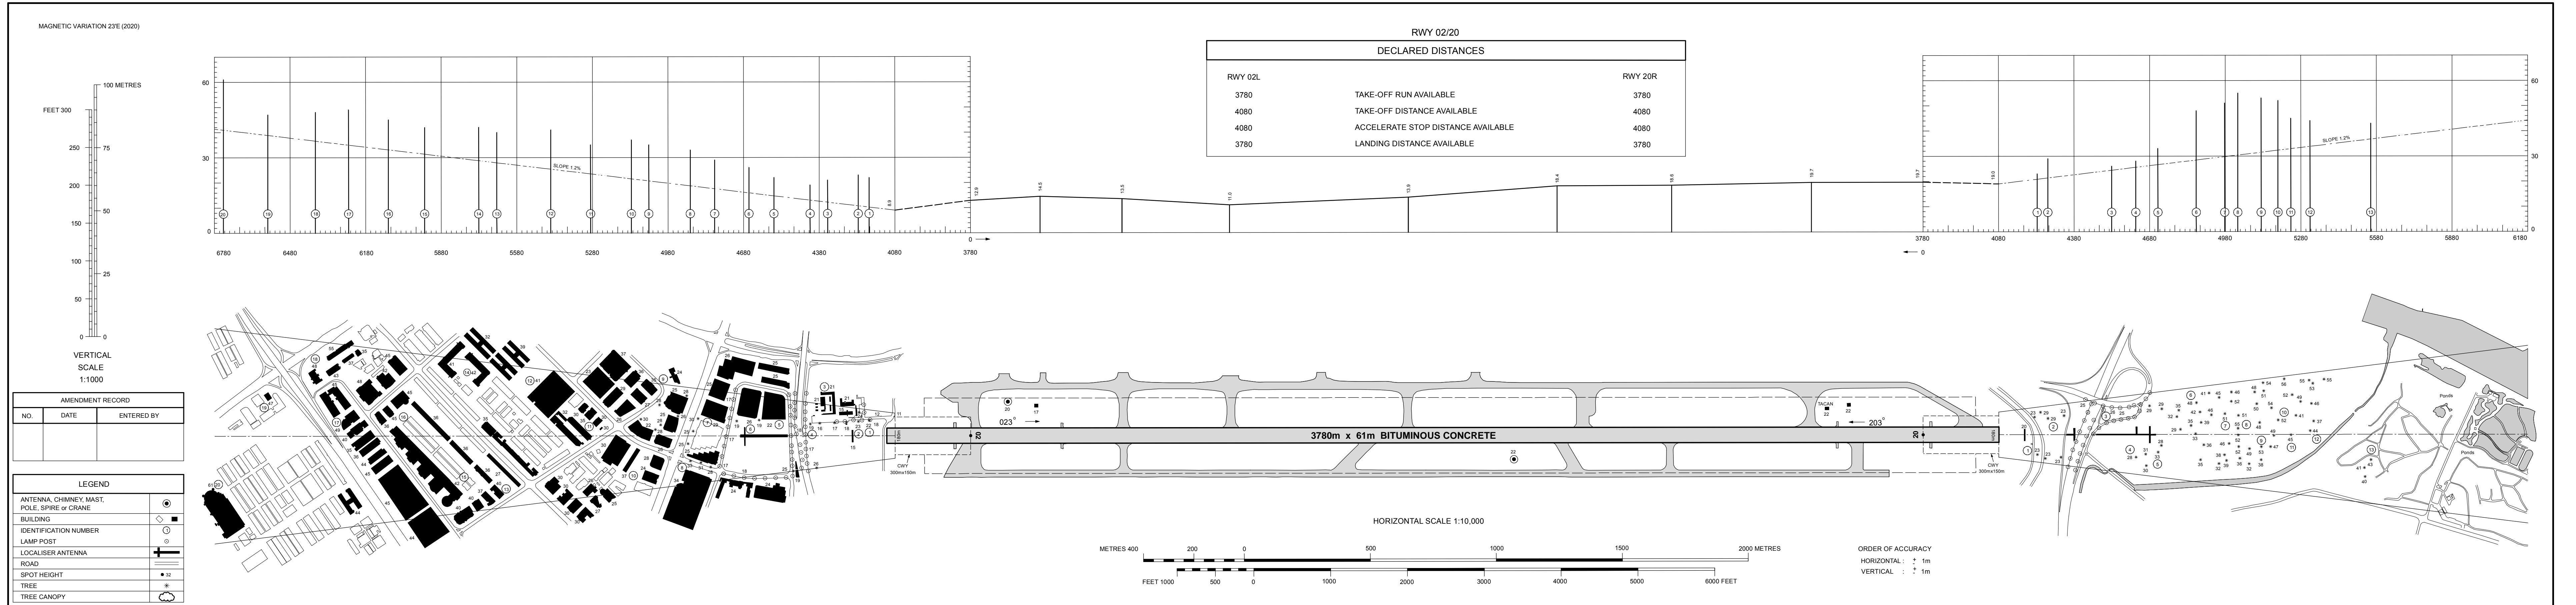

DIMENSIONS AND ELEVATIONS IN METRES

### AERODROME OBSTACLE CHART - ICAO

TYPE A (OPERATING LIMITATIONS)

SINGAPORE/Paya Lebar Airport

Intentionally Left Blank