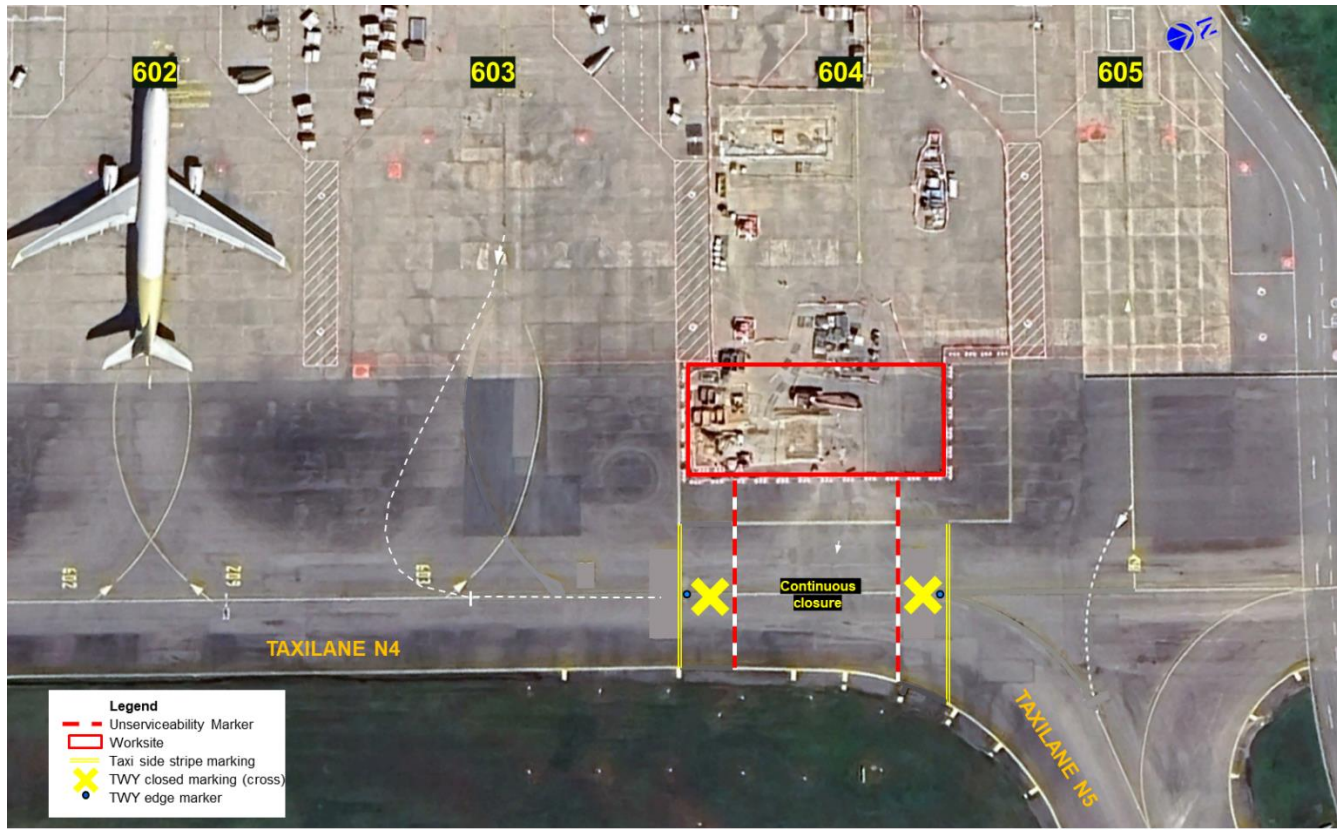

Visualisation of Taxilane N4 closure behind Aircraft Stand 604, Singapore Changi Airport

Diagram not to scale & for illustration only.

Publication Date: 30 Aug 2024