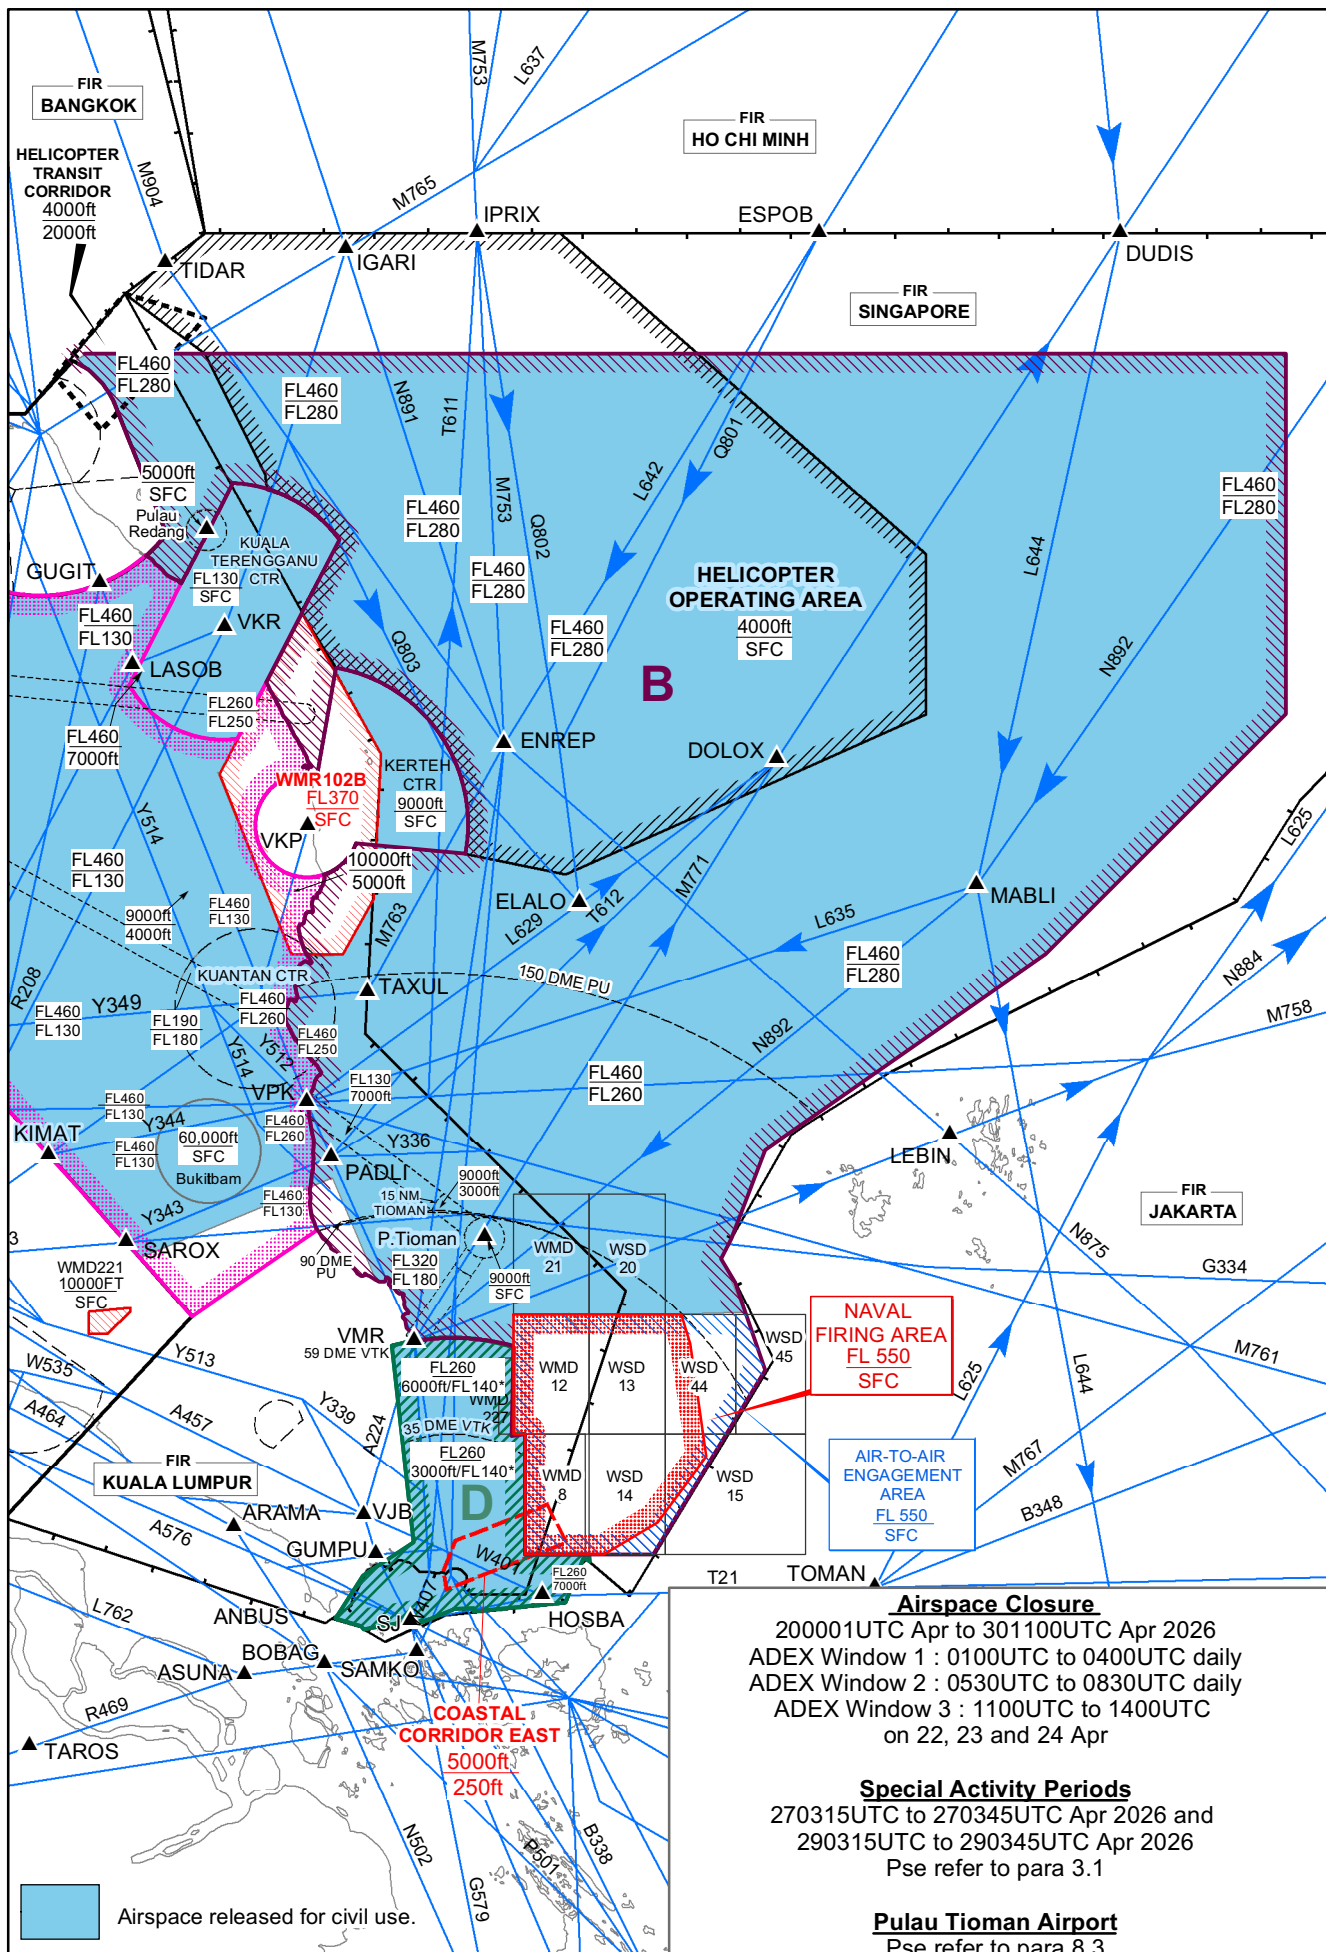

**EXERCISE BERSAMA SHIELD 2026
SINGAPORE & KUALA LUMPUR FIRs
200001UTC APR TO 301100UTC APR 2026**

Airspace Closure
 200001UTC Apr to 301100UTC Apr 2026
 ADEX Window 1 : 0100UTC to 0400UTC daily
 ADEX Window 2 : 0530UTC to 0830UTC daily
 ADEX Window 3 : 1100UTC to 1400UTC
 on 22, 23 and 24 Apr

Special Activity Periods
 270315UTC to 270345UTC Apr 2026 and
 290315UTC to 290345UTC Apr 2026
 Pse refer to para 3.1

Pulau Tioman Airport
 Pse refer to para 8.3